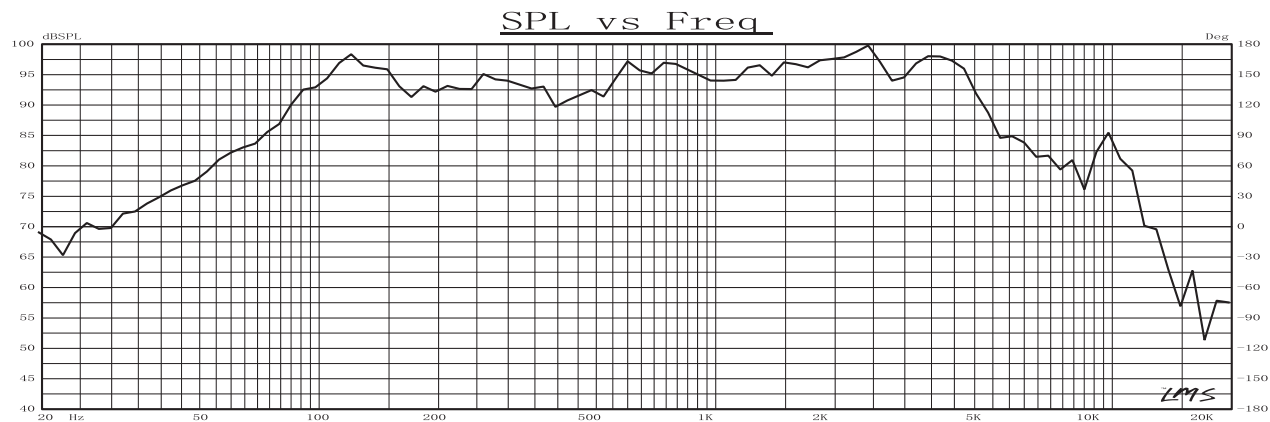

STXMB88

Specifications :

Nominal Diameter(inch): 8(in)
Overall Diameter: 210mm
Baffle Cutout Diameter: 184mm
Depth: 85
Nominal Impedance: 8ohm
Power Capacity: 700Watts
Sensitivity(1w/m): 98dB
Frequency Range: 60HZ-5KHZ
Voice Coil Diameter: 3in(75.8mm)
Voice Coil material: Aluminium
Magnet: Ferrite material